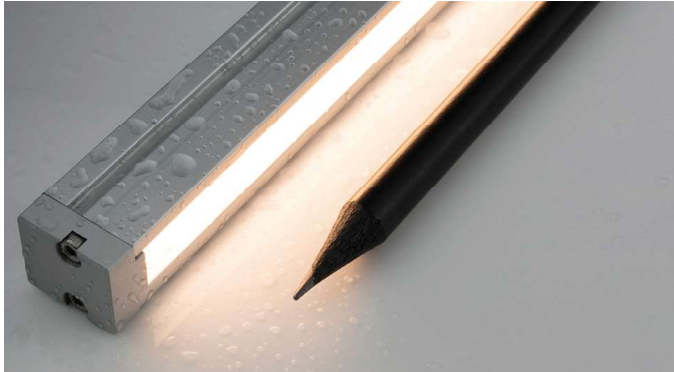

GLS LIGHTING AND CONTROLS SPOTLIGHT

Illuminating the way for innovation in LED lighting technology.